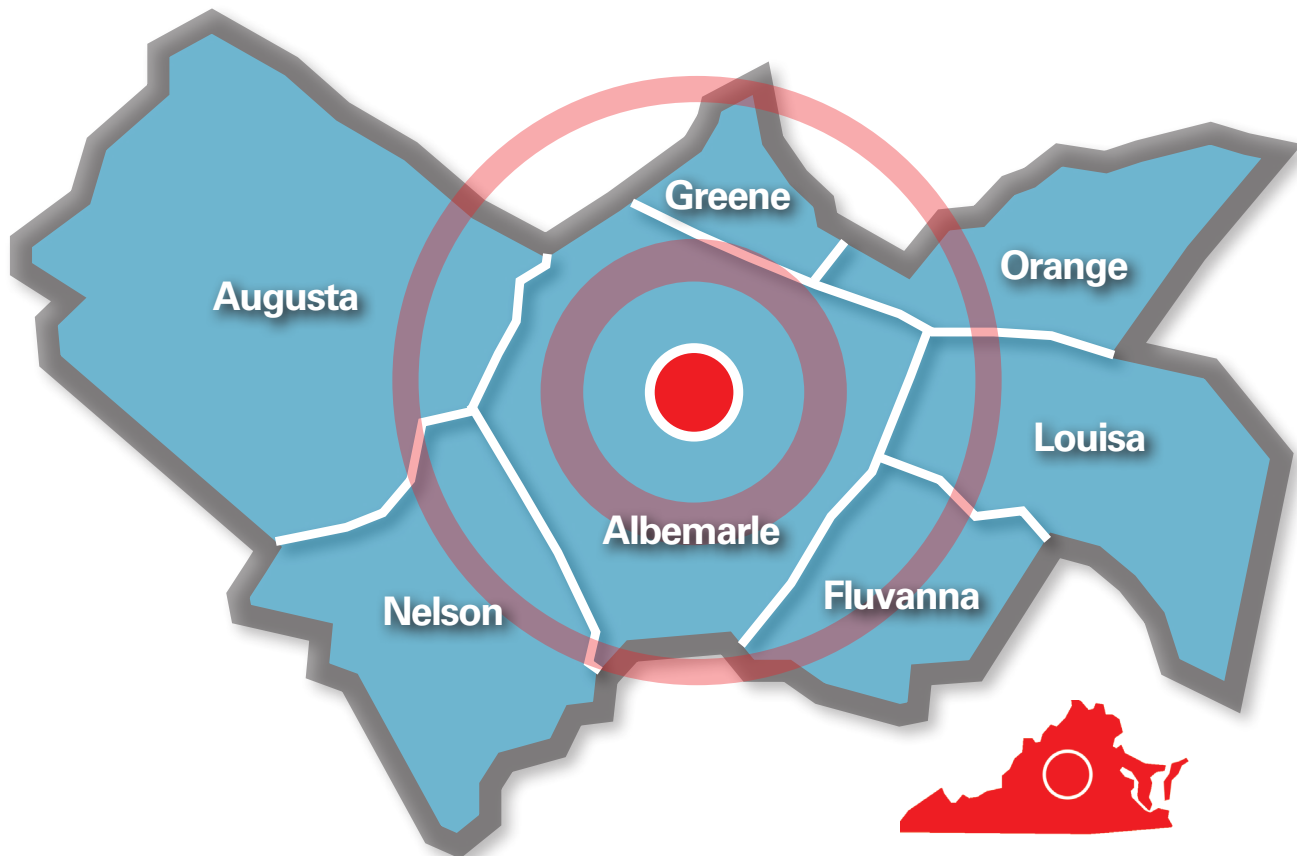

circulation

Covering Charlottesville and the seven surrounding counties.

Give *The Hook* a call:
434-295-8700 x 2

ALBEMARLE, FLUVANNA, GREENE, NELSON, ORANGE, LOUISA, AND AUGUSTA

Circulation Area:

400+ locations in the City of Charlottesville and the 7 surrounding counties including Albemarle, Fluvanna, Greene, Nelson, Orange, Augusta including Waynesboro and Staunton!

Guaranteed Minimum Print Run: 20,000

Avg. Readers Per Edition: 2.6*

Return Rate: Less than 2%

Avg. Readers Per Issue: 50,000+

Concentration: Charlottesville City, Albemarle County, Waynesboro, and Staunton